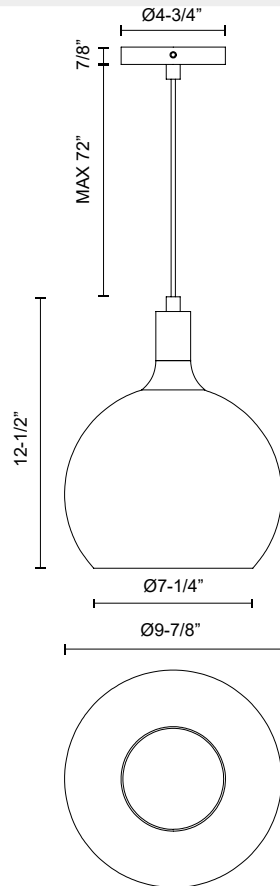

CASTILLA PD506210

FIXTURE DIMENSIONS	D9-7/8" x H12-1/2"
LAMP TYPE	E26
MAX WATTAGE	60W
BULB QTY	1
BULBS INCLUDED	No
VOLTAGE	120V
GLASS DETAILS	Clear Glass or Opal Glass
MATERIAL	Glass; Steel;
WIRE LENGTH	72"
MINIMUM HANG HEIGHT	16"
SLOPED CEILING ADAPTABLE	Yes
LOCATION	Dry
CANOPY DIMENSIONS	D4-3/4" x E7/8"
BRAND	Alora Mood

[D - Diameter, L - Length, W - Width, H - Height, E - Extension]

AVAILABLE FINISHES:

*For complete warranty terms, please visit: www.aloralighting.com/warranty